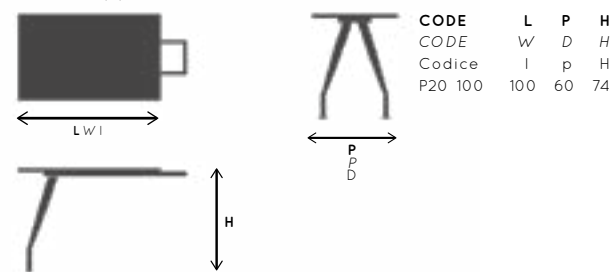

RETOUR SUSPENDU
TYPING DESK
Dattilo appeso